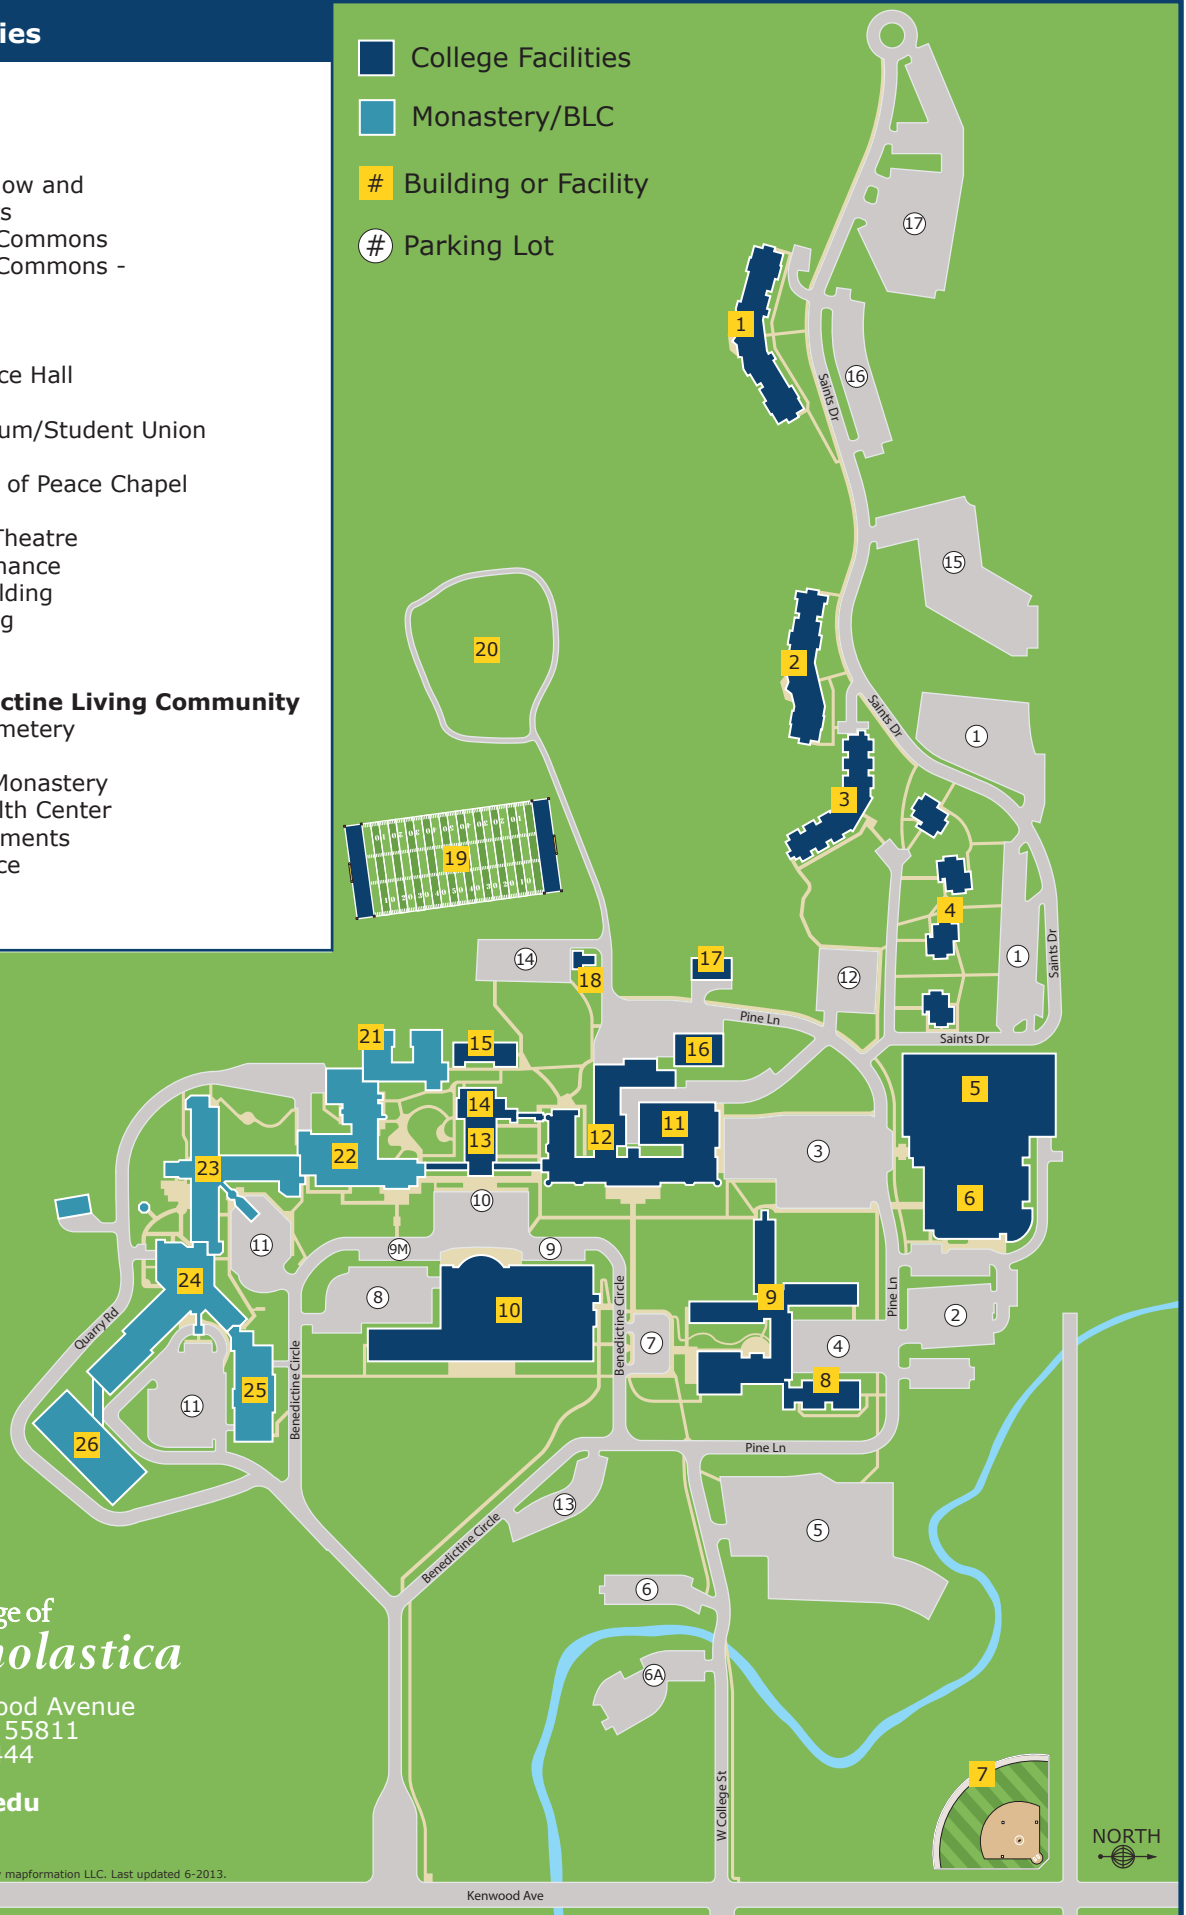

Campus Facilities

- 1 Kerst Hall
- 2 Scanlon Hall
- 3 Cedar Hall
- 4 Pine, Maple, Willow and Birch Apartments
- 5 Burns Wellness Commons
- 6 Burns Wellness Commons - Reif Gymnasium
- 7 Softball Field
- 8 Somers Suites
- 9 Somers Residence Hall
- 10 Science Center
- 11 Mitchell Auditorium/Student Union
- 12 Tower Hall
- 13 Our Lady Queen of Peace Chapel
- 14 College Library
- 15 St. Scholastica Theatre
- 16 Grounds Maintenance
- 17 Wintergreen Building
- 18 Pinecone Building
- 19 Saints Field

Monastery/Benedictine Living Community

- 20 Gethsemane Cemetery
- 21 Stanbrook West
- 22 St. Scholastica Monastery
- 23 Benedictine Health Center
- 24 Westwood Apartments
- 25 Westwood Terrace
- 26 Marywood

- College Facilities
- Monastery/BLC
- # Building or Facility
- # Parking Lot

The College of
St. Scholastica

1200 Kenwood Avenue
Duluth, MN 55811
800-447-5444

www.css.edu